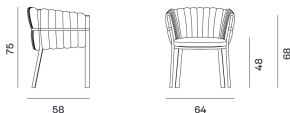

GERVASONI

1882

YELEK / CHAIR, Federica Biasi

Chair in ash wood frame lacquered in white, grey, black, ocean, dove-grey, Date, Blueberry or Ginger colours. Upholstered seat in polyurethane on a multilayer wooden frame. Removable cover in quilted fabric. Available with all our fabrics except for 3D, Quilt Malta and Quilt Velour.

Variants

Yelek