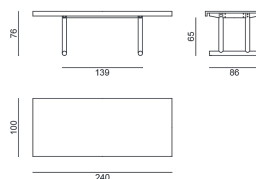

TORII / TABLE, Studio Adolini

The Torii table, designed by Studio Adolini, stands out for its elegant and linear design. The teak base, inspired by the traditional Japanese gate from which it takes its name, supports a concrete or smoked glass top featuring a sculptural shape with downward-folded edges. Torii expresses a sophisticated simplicity, perfect for those looking for a piece that combines functionality and beauty, becoming a true focal point of style within any space.

Variants

Torii 31

Torii 33