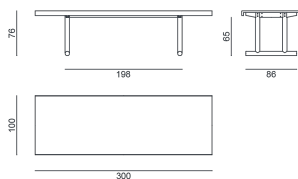

Variants

Torii 31