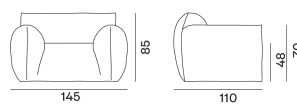

NUVOLA / SESSEL, Paola Navone

A family of armchairs with soft and attractive shapes, Nuvola's aesthetic invites you to dive into it: the high armrests welcome a seat as deep as a hug, creating a real cocoon effect. Available in two sizes, they are padded with multi-density polyurethane foam covered with quilt padded with goose down and polyester fibre staple. Solid beech frame with raw plywood panels. The cover is removable with visible seams that draw the profile of the product, and can be made with all the covers available in the catalogue in the name of maximum versatility.

Varianten

Nuvola 05

Nuvola 09