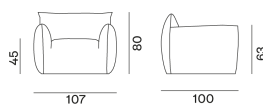

Varianten

Nuvola 05