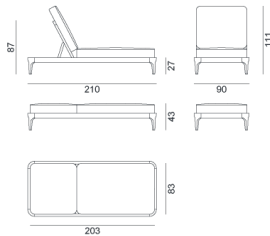

MEDITERRANEO / 日用床,
Francesco Meda

GERVASONI

1882

GERVASONI

1882

MEDITERRANEO / 日用床,
Francesco Meda

Day-bed, teak frame, adjustable back, mattress with removable cover.

变体