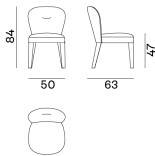

Variants

Loll 223