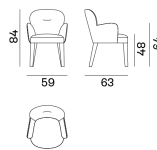

GERVASONI

1882

LOLL / CHAIR,
Paola Navone

Chair with upholstered seat, back and feet. Removable cover.

Available in all our fabrics except for LINUM, NATURAL, CORDUROY, TERRE DE LIN, 3D.
With fabric BEAR only inner seam (no piping).

Variants

Loll 224