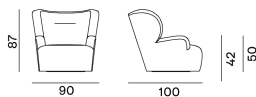

Variants

Loll 09 F