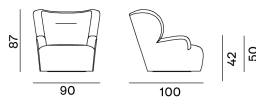

GERVASONI

1882

LOLL / ARMCHAIR, Paola Navone

Product with an important shape, it has an enveloping structure whose particularity is found in the proportions between the seat and the backrest: the latter surrounds the seat padded with high-density polyurethane foam in different densities like a nest. The LOLL 09 armchair with solid wood structure with springing by elastic belts with a high rubber component, is characterised by a removable cover.

The LOLL 09 G is further embellished by the swivel base with return mechanism.

Available in all our fabrics except for TERRE DE LIN, NUAGE, CORDUROY, QUILT VELOUR, LINUM, FURBY and NATURAL.

Variants

Loll 09 F

Loll 09 G