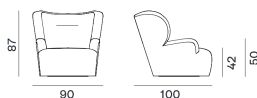

LOLL / 扶手椅,
Paola Navone

Product with an important shape, it has an enveloping structure whose particularity is found in the proportions between the seat and the backrest: the latter surrounds the seat padded with high-density polyurethane foam in different densities like a nest. The LOLL 09 armchair with solid wood structure with springing by elastic belts with a high rubber component, is characterised by a removable cover. The LOLL 09 G is further embellished by the swivel base with return mechanism. Available in all our fabrics except for CORDUROY and NATURAL.

变体

Loll 09 F