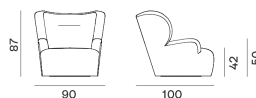

GERVASONI

1882

LOLL / 扶手椅,
Paola Navone

Product with an important shape, it has an enveloping structure whose particularity is found in the proportions between the seat and the backrest: the latter surrounds the seat padded with high-density polyurethane foam in different densities like a nest. The LOLL 09 armchair with solid wood structure with springing by elastic belts with a high rubber component, is characterised by a removable cover. The LOLL 09 G is further embellished by the swivel base with return mechanism. Available in all our fabrics except for CORDUROY and NATURAL.

变体

Loll 09 G