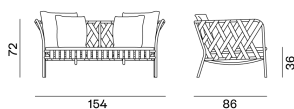

Variants

Inout 852