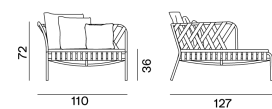

Inout 858 L-R