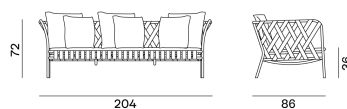

GERVASONI

1882

INOUT / SOFA, Paola Navone

The Inout 852/853 sofas and Inout 858/859 dormeuses develop around a light structure in Pearl, Oxido, Agate or Slate painted embossed tubular aluminium, an ecological material, unique for its technical qualities. To this is added a particular weave in grey, black, tobacco or blue elastic strap, an innovative product based on synthetic rubber and propylene. For greater softness, seat cushions and loose cushions with removable upholstery.

Variants

Inout 852

Inout 853

Inout 858 L-R