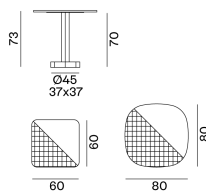

GERVASONI

1882

INOUT / TABLE, Paola Navone

Family of tables with a classic form, single leg and square top with rounded corners. Concrete top in the colours Oxido, Slate, Agate or Pearl, cross-shaped base with central column in Pearl, Oxido, Agate or Slate painted embossed tubular aluminium.

Variants

Inout 848