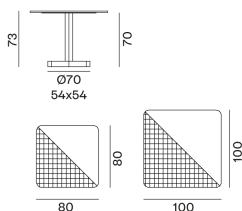

Variants

Inout 847