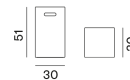

GERVASONI

1882

INOUT / SIDE TABLE, Paola Navone

Family of coffee tables-poufs in blue, white or anthracite grey concrete GFRC, Inout 41/42/43 stand out for their minimalism: simple cubic or parallelepiped shapes, to give life to products of sophisticated minimalism.

Variants

Inout 41

Inout 42

Inout 43