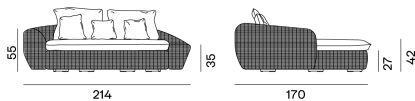

Variants

Inout-629
157