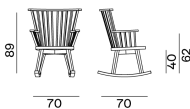

GERVASONI

1882

GRAY / ROCKING CHAIR, Paola Navone

A wooden rocking chair, GRAY 29 has a curved design that evokes the classic Nordic style. It features a backrest with wooden slats that create an interplay of solids and voids. It boasts a pleasant contrast between the minimal design of the walnut or oak frame and the softness of the loose cushions for added comfort.

Variants

Gray 29