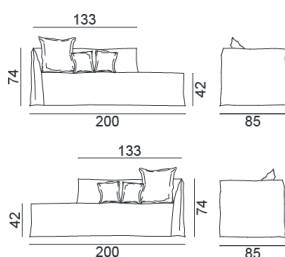

Varianten

Ghost 30 L-R