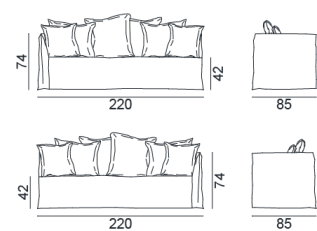

Ghost 32 L-R