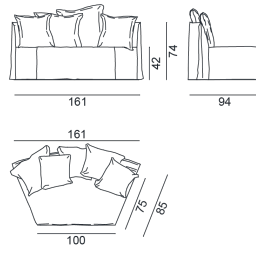

GHOST / MODULAR SOFA,
Paola Navone

GERVASONI

1882

GERVASONI

1882

GHOST / MODULAR SOFA, Paola Navone

Modular elements of various shapes and sizes, which give life to all the possible combinations of Ghost, a sofa created with a light body and essential volumes. Solid beech frame with raw plywood panels, upholstery with polyurethane foams, covered by resinated material. The main feature of the Ghost sofas is the removable cover, an oversize housse whose shape is underlined by the visible stitching, allowing it to be put on and taken off in a flash. A textile product that easily changes appearance, allowing you to go from a formal to an informal look with ease and speed.

变体

Ghost 30 L-R

Ghost 31 L-R

Ghost 32 L-R

GERVASONI

1882

Ghost 33

Ghost 34