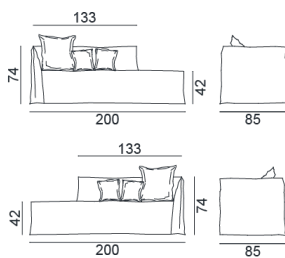

变体

Ghost 30 L-R