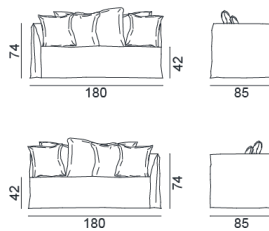

Ghost 31 L-R