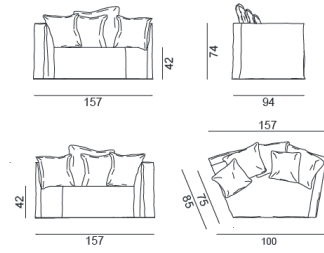

GHOST / MODULAR SOFA,
Paola Navone

GERVASONI

1882

GERVASONI

1882

GHOST / MODULAR SOFA, Paola Navone

Modular elements of various shapes and sizes, which give life to all the possible combinations of Ghost, a sofa created with a light body and essential volumes. Solid beech frame with raw plywood panels, upholstery with polyurethane foams, covered by resinated material. The main feature of the Ghost sofas is the removable cover, an oversize housse whose shape is underlined by the visible stitching, allowing it to be put on and taken off in a flash. A textile product that easily changes appearance, allowing you to go from a formal to an informal look with ease and speed.

变体

Ghost 30 L-R

Ghost 31 L-R

Ghost 32 L-R

GERVASONI

1882

Ghost 33

Ghost 34