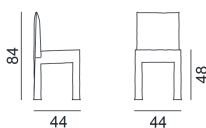

Variantes

Ghost 123