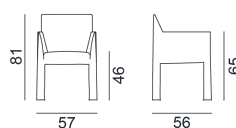

GHOST / CHAISE, Paola Navone

Dining chair characterised by a squared back and legs whose shapes are softened and entirely enveloped by an upholstered cover that runs along the entire seat and highlights its profile and minimalist structure, characterised by clean, defined geometries. Solid beech frame and raw plywood panels, seat with elastic belts or raw plywood panels supporting the seat itself. Upholstery with differential density polyurethane foams, covered by resinated material. Available in all our fabrics except for 3D.

Variantes

Ghost 125