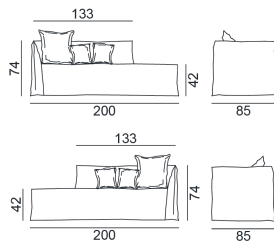

GERVASONI

1882

Ghost Out 30 L-R