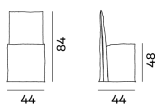

Variants

Ghost Out 23