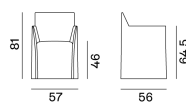

Ghost Out 25