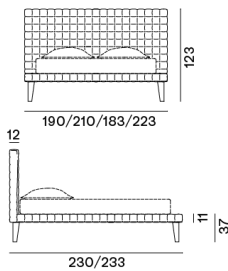

Accessories - Technical Info

变体