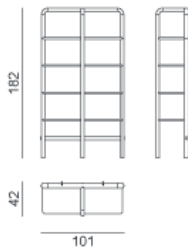

DAEN / 书架,
Federico Peri

Bookshelf with ash wood frame and MDF shelves lacquered in date, blueberry or ginger colours. Back panel covered in water repellent and cleanable faux-leather Vibes available in azul, moreno or arena colours. Steel edge profile and spacers for wall mounting, glossy lacquered in titanium, cobalt or bronze.

变体