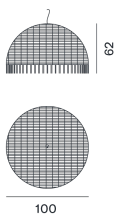

**GERVASONI**  
1882

CROCO / 吊灯,  
Paola Navone

Suspension lamp in crocodile rattan, handwoven, max. power 20 W, 220 Volt, bulb holder E 27, bulb not included (electrical cable length 200 cm; steel cable length 200 cm).

变体

Croco 95

Croco 96