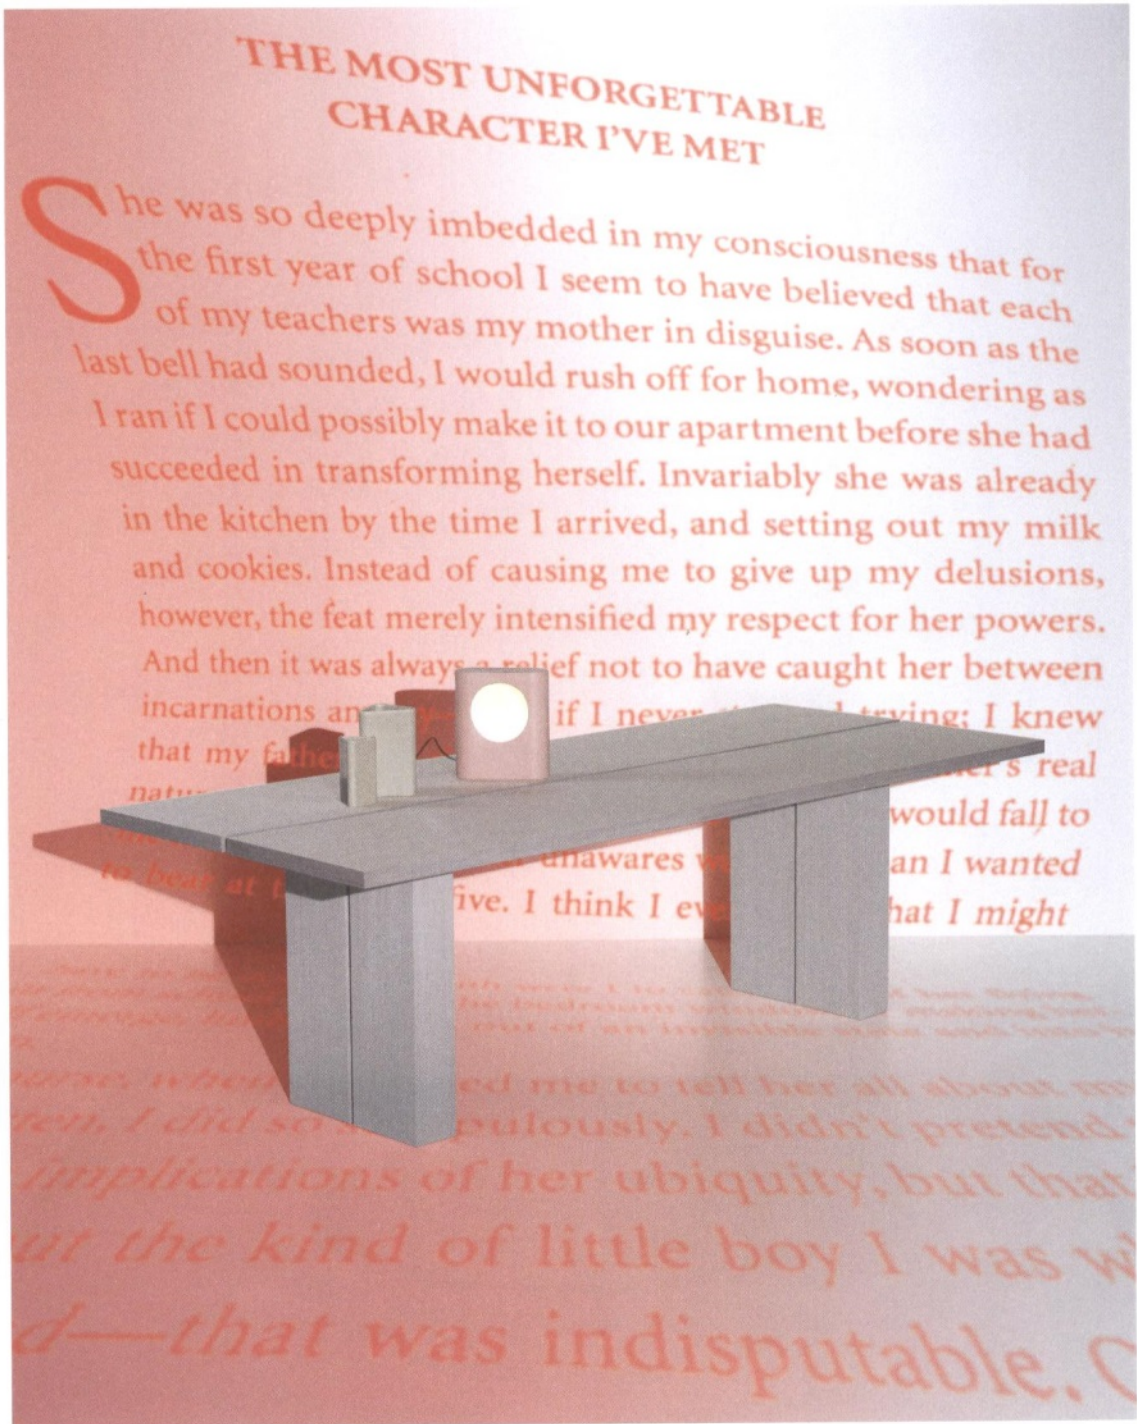

RESIDENZE PEA - LAGO MAGGIORE A INTERNI

Aprile 2023

Giuseppe Pava

Essential simplicity sets the tone of the new Yaku indoor table, as seen in the pure form and clear cutting. Created by Gabriele & Oscar Buratti for **Gervasoni**, it is available in ash wood in two different sizes, combined with a bench and three special colors for the wood: Cherry, Ash, Obsidian. Cavans vases designed by Nicolai Wiig-Hansen, in two sizes and seven colors, with a centerpiece, and Signal lamp designed by Panter&Tourron, produced in two sizes and seven colors. In glazed ceramic, crafted by hand in Portugal for **Raawii**. Portnoy's Complaint by Philip Roth.